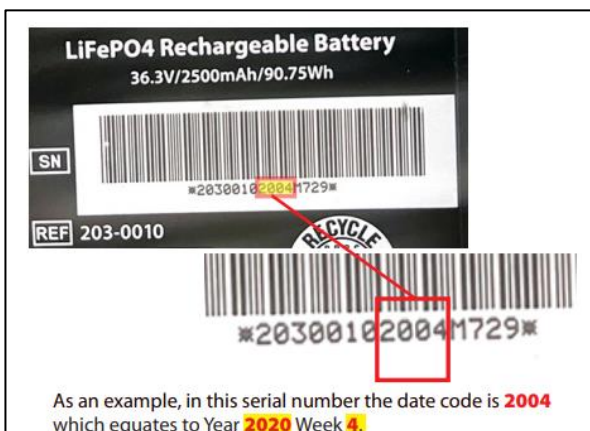

- **• Do not leave the battery installed in the cot when the cot is not in use**
- **• Do not leave the battery stored in the ambulance overnight**
- **• Only charge the battery during hours when it can be monitored**
- **• Only charge the battery in designated areas where no other combustibile items are located**

1. Upon receipt of this Notice, please call Ferno Technical Support at 866-987-3776 or email tscordinator@ferno.com to (1) acknowledge receipt of this Urgent Product Correction notice, (2) advise of any serial numbers from the affected date code range in your inventory, (3) advise how many serial numbers are quarantined, (4) make arrangements to receive a replacement battery, and (5) discuss disposal/recycling of your affected battery.
2. In the event you sold or donated the identified product, please forward this notice to your consignee and advise Ferno of the consignee information so we may follow up.

Other Information

Ferno has submitted two Medical Device Reports with the FDA reporting thermal events wherein the batteries ignited. No reports of injury have been received.

Malfunctions or quality problems experienced with the use of ENDURACHarge 36V Li-Ion battery may be reported to Ferno at 866-987-3776 or tscordinator@ferno.com or FDA's MedWatch Adverse Event Reporting.

How to Identify ENDURACHarge Battery Date Code

The affected date code range is Week 15, Year 21 and all dates prior. See below examples:

1801 thru 2115