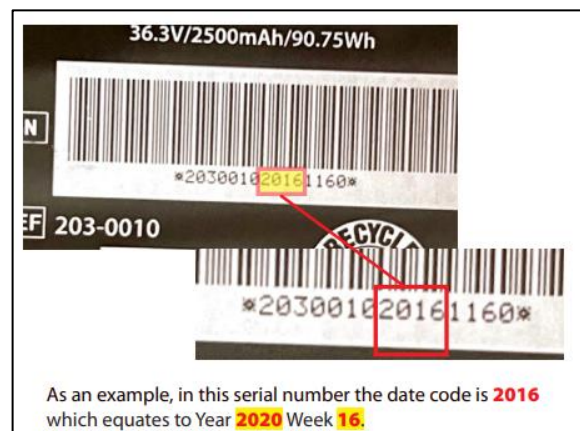

- **• Do not leave the battery installed in the cot when the cot is not in use**
- **• Do not leave the battery stored in the ambulance overnight**
- **• Only charge the battery during hours when it can be monitored**
- **• Only charge the battery in designated areas where no other combustibile items are located**

1. Upon receipt of this Notice, please call Ferno Technical Support at 866-987-3776 or email tscordinator@ferno.com to (1) acknowledge receipt of this Urgent Product Correction notice, (2) advise of any serial numbers from the affected date code range in your inventory, (3) advise how many serial numbers are quarantined, (4) make arrangements to receive a replacement battery, and (5) discuss disposal/recycling of your affected battery.
2. In the event you sold or donated the identified product, please forward this notice to your consignee and advise Ferno of the consignee information so we may follow up.

Other Information

Ferno has submitted two Medical Device Reports with the FDA reporting thermal events wherein the batteries ignited. No reports of injury have been received.

Malfunctions or quality problems experienced with the use of ENDURACHarge 36V Li-Ion battery may be reported to Ferno at 866-987-3776 or tscordinator@ferno.com or FDA's MedWatch Adverse Event Reporting.

How to Identify ENDURACHarge Battery Date Code

The affected date code range is Week 15, Year 21 and all dates prior. See below examples:

1801 thru 2115